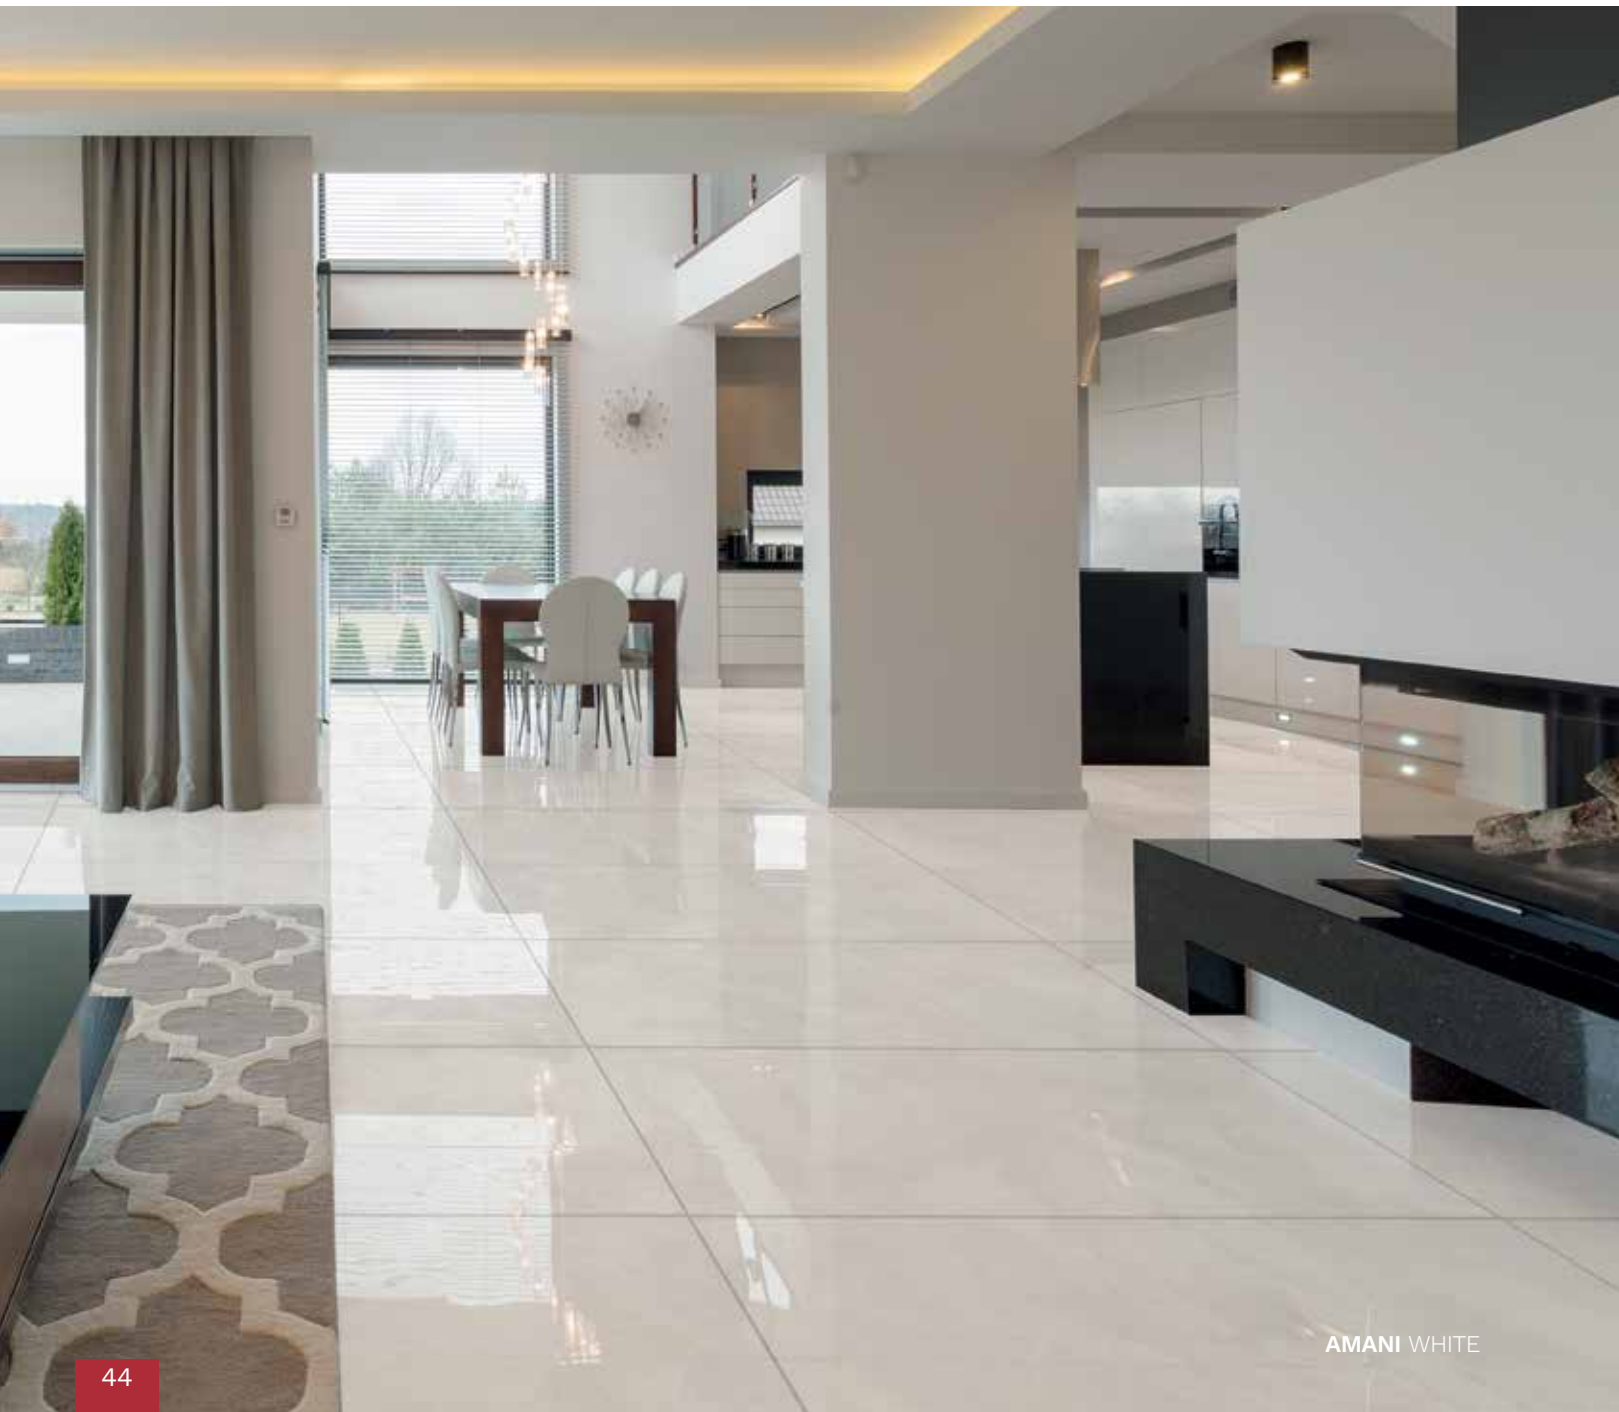

AMANI WHITE