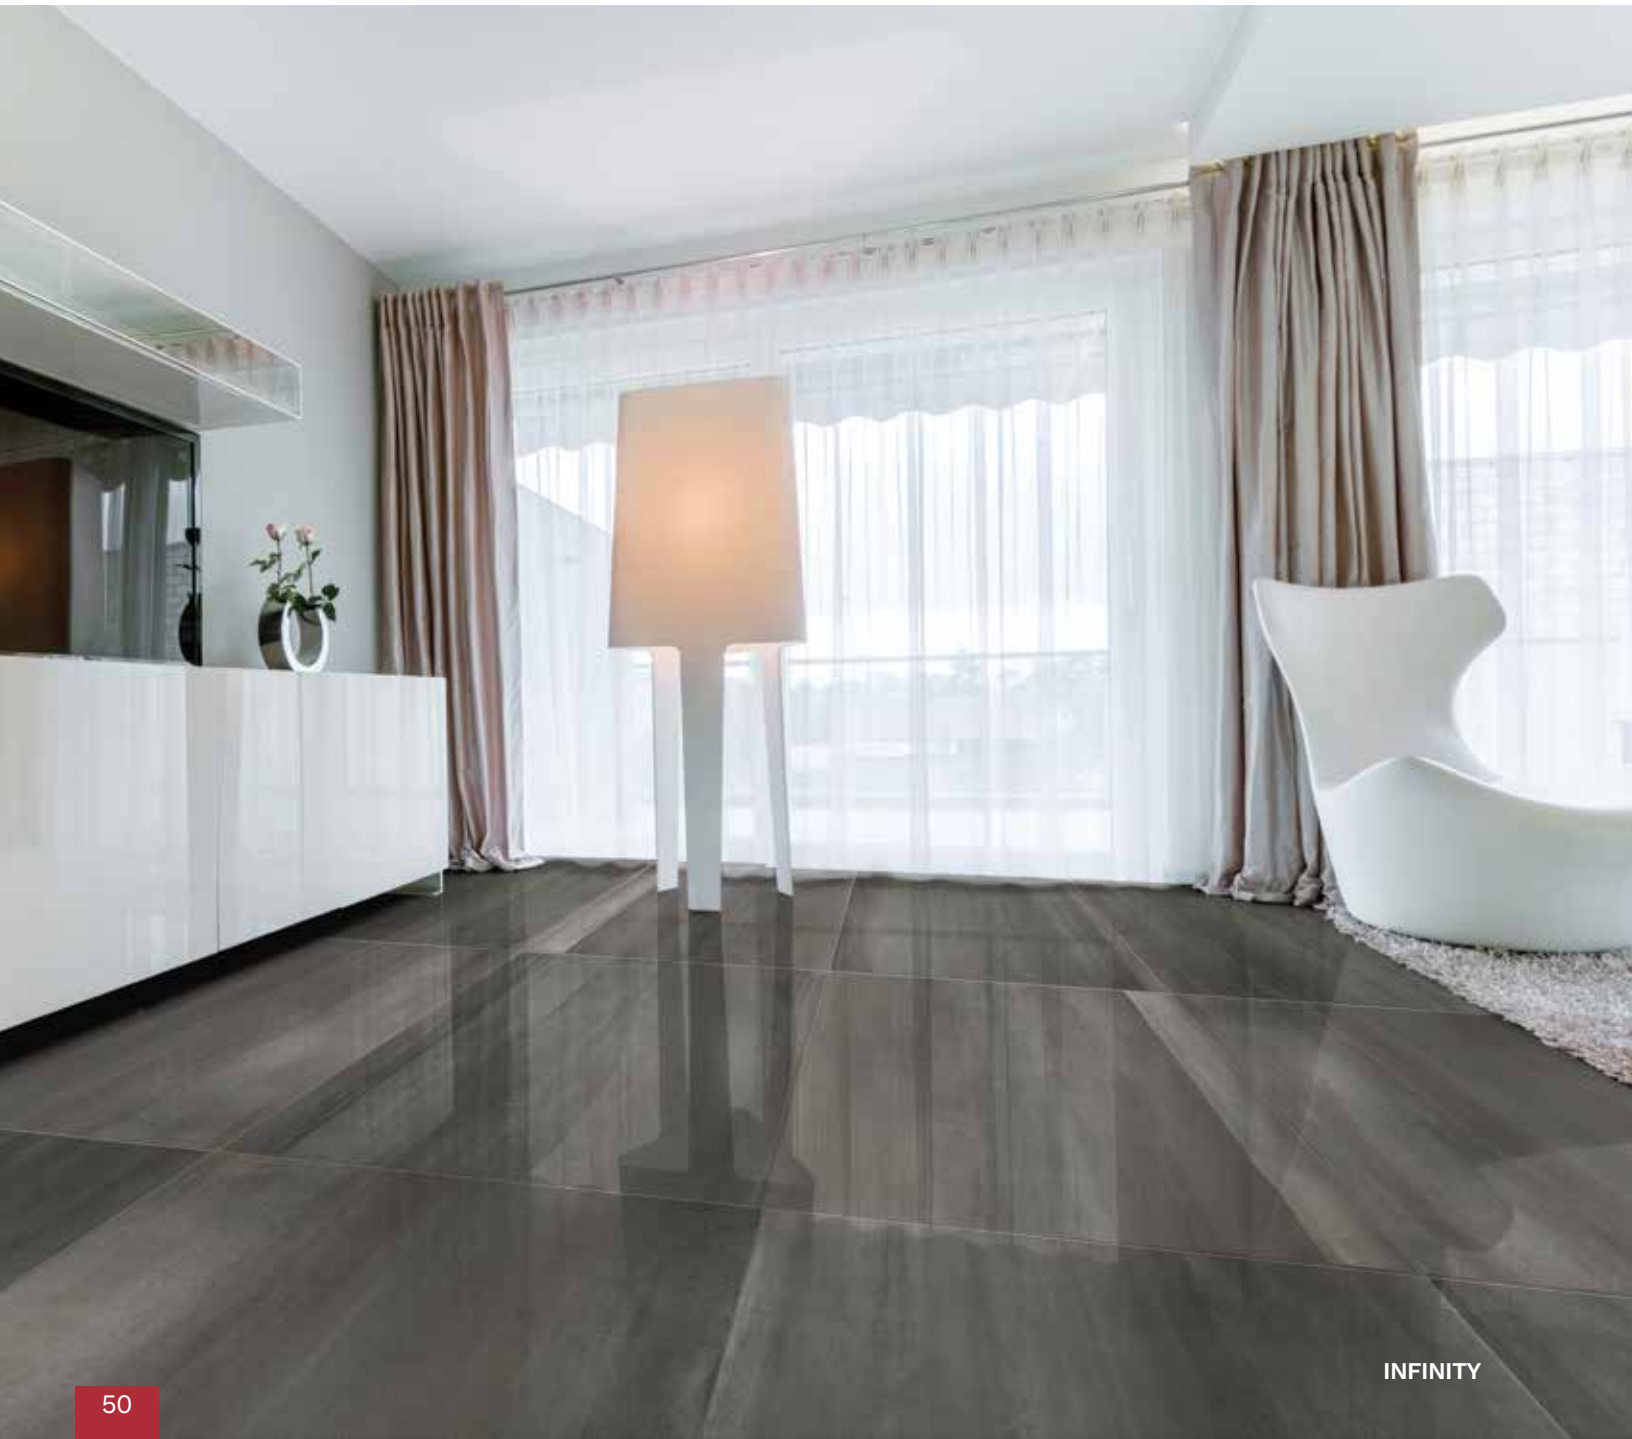

Grey

Multicolor

CHICAGO MULTICOLOR

60 X 120 cm

DESERT

Sand

Grey

DESERT GREY