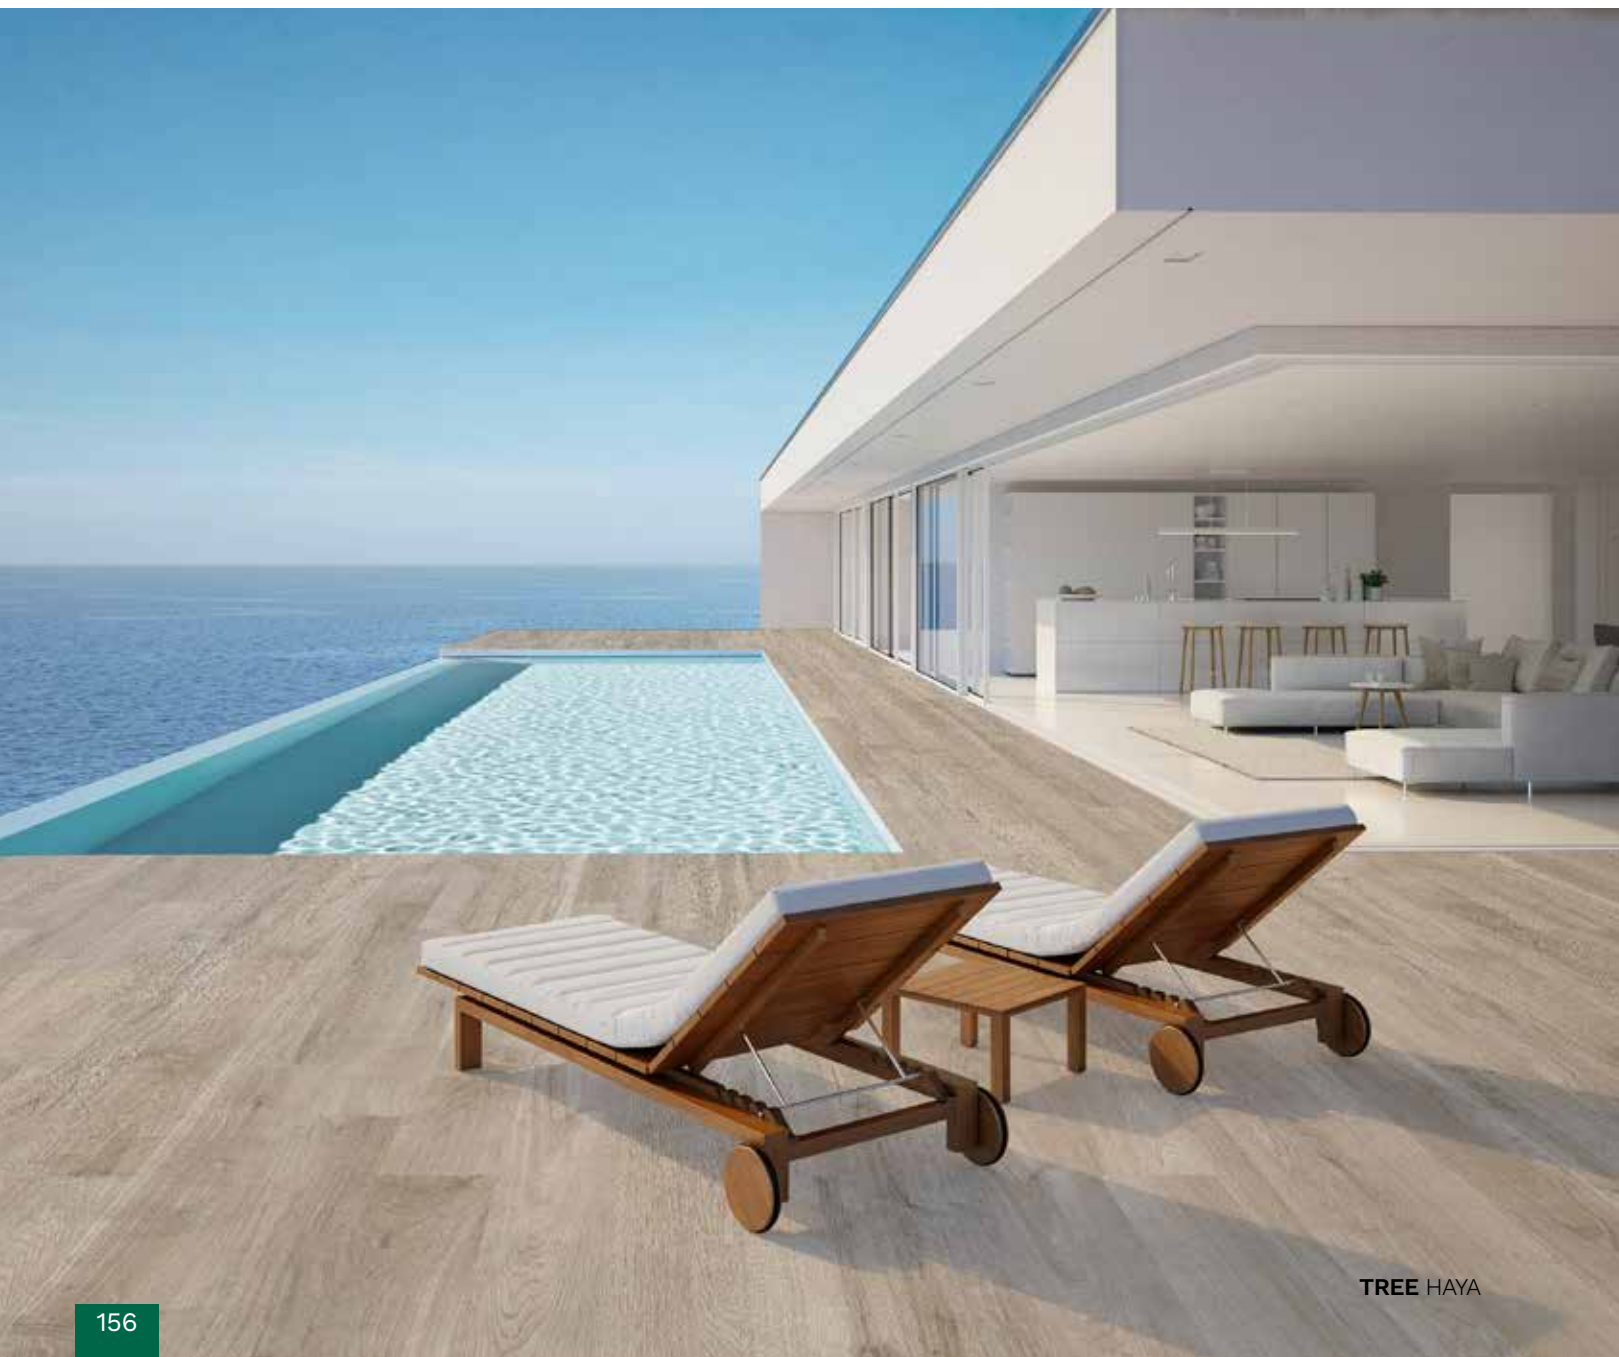

TREE

23 X 120 cm

23.3 X 120 cm

VERMONT

TREE HAYA